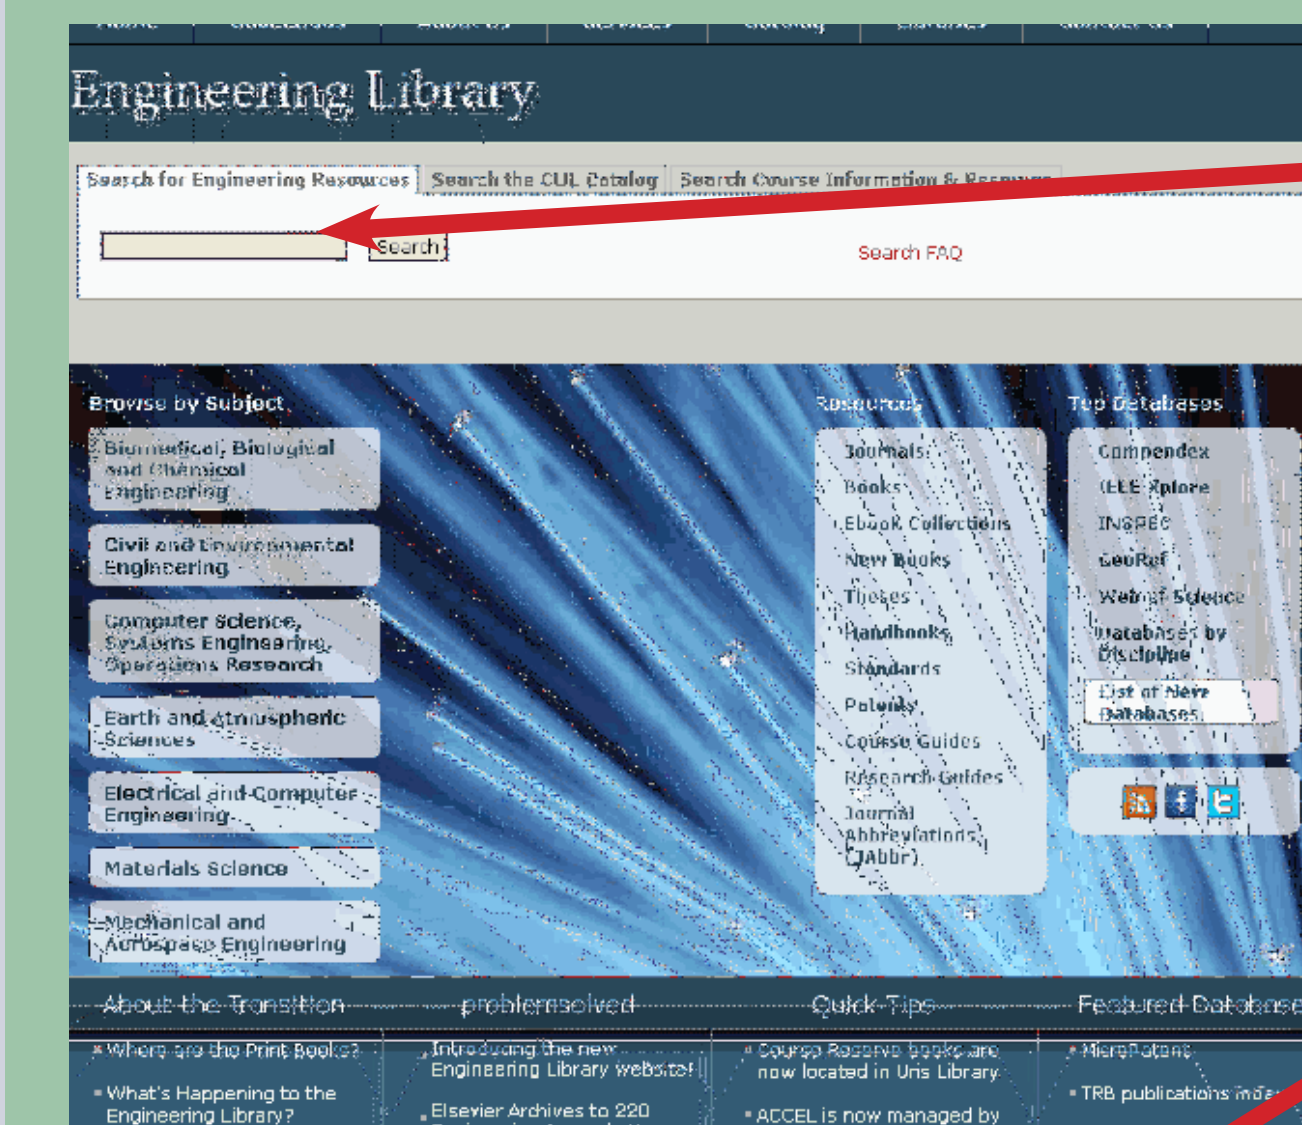

It does not yet include Cornell's library catalog.

It draws from many databases as well as digital repositories and other archives on the web.

Questions or comments? Email [engrref@cornell](mailto:engrref@cornell) or see the librarians in Carpenter 103a and 103b.

### The New Engineering Library Website [engineering.library.cornell.edu](http://engineering.library.cornell.edu)

The new site for the Engineering Library includes a new search specially designed for students and researchers in engineering.